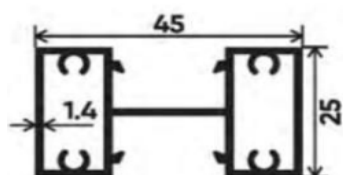

25x45 Divider

FINISH	CERAMIC BLACK	BRIGHT GOLD BRUSH	ROSEGOLD BRUSH	ANTIQUÉ GOLD BRUSH
3000 MM	4900.00	5400.00	5400.00	5400.00