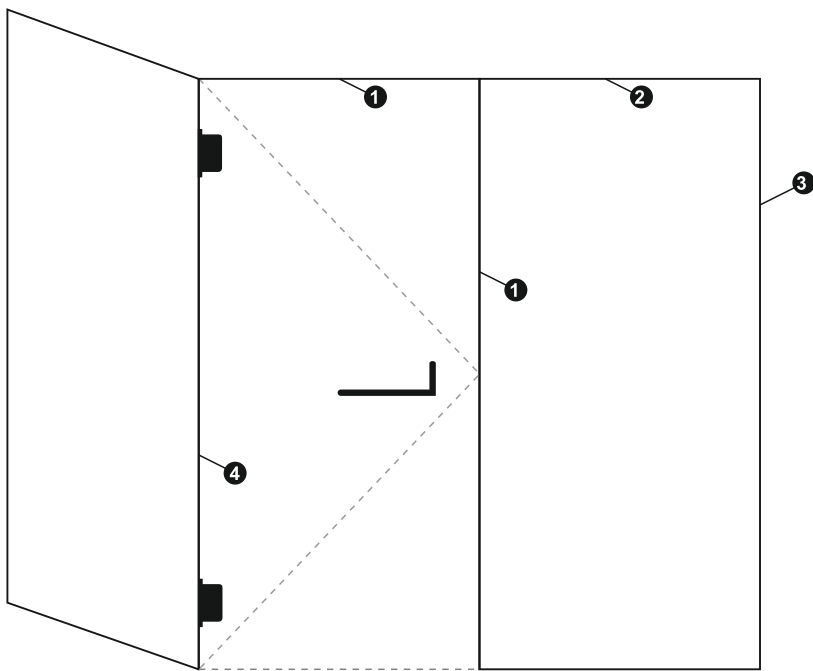

MATERIAL LIST

① 25X45 DOOR JAM	
② 25X45 HORIZONTAL WITH CLIP	
③ 25X45 VERTICAL FIX	
④ 25X45 FOUR WAY	
⑤ SHOWER HANDLE	
⑥ HINGE	

FINISHES

- BLACK
- BRIGHT GOLD BRUSH
- DARK GOLD BRUSH
- ROSEGOLD BRUSH

FEATURES

- Push or Pull System
- Door wt. upto 80kg
- Glass Thickness 10mm