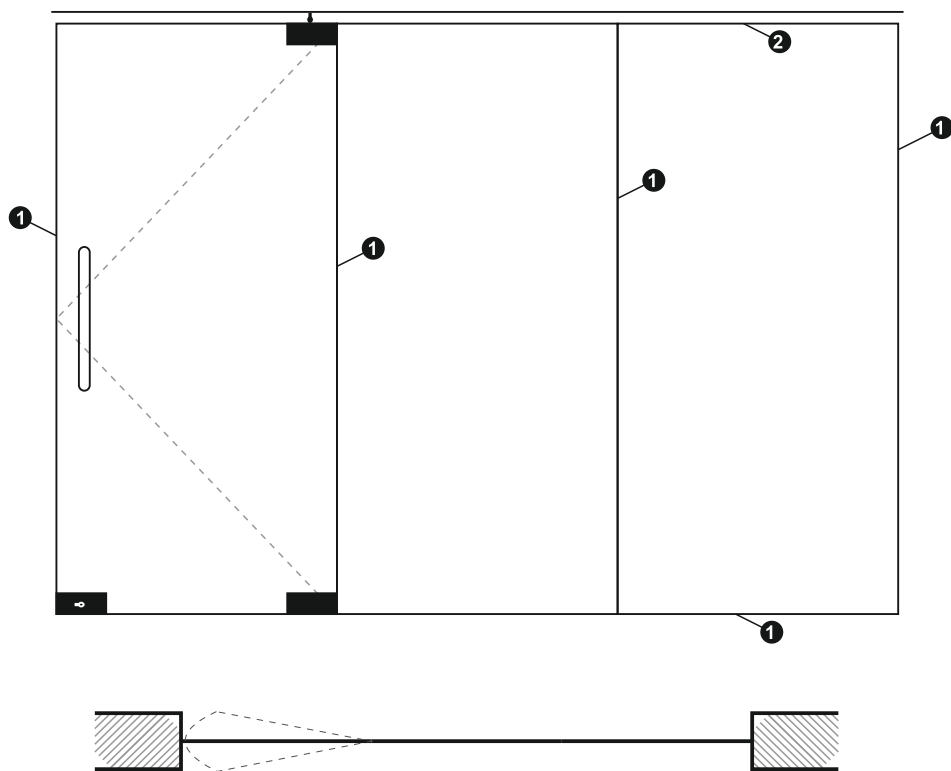

MATERIAL LIST

①	25X25 FIX	
②	25X25 MALE FEMALE	
③	FLOOR SPRING	
④	TOP PATCH	
⑤	BOTTOM PATCH	
⑥	PATCH LOCK	
⑦	TOP PIVOT	
⑧	HANDLE	

FINISHES

- BLACK
- BRIGHT GOLD BRUSH
- DARK GOLD BRUSH
- ROSEGOLD BRUSH

FEATURES

- Push & Pull System
- Door wt. upto 150kg
- Glass Thickness 12mm