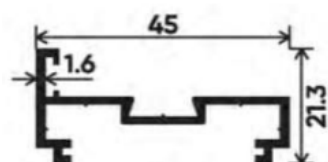

25x45 Door Jam/Cover

FINISH	CERAMIC BLACK	BRIGHT GOLD BRUSH	ROSEGOLD BRUSH	ANTIQUÉ GOLD BRUSH
3000 MM	3300.00	3700.00	3700.00	3700.00