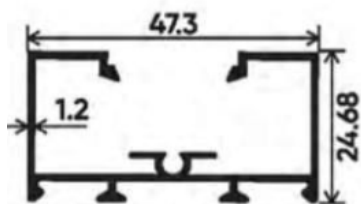

25x45 Vertical Fixed

FINISH	CERAMIC BLACK	BRIGHT GOLD BRUSH	ROSEGOLD BRUSH	ANTIQUÉ GOLD BRUSH
3000 MM	3600.00	4000.00	4000.00	4000.00