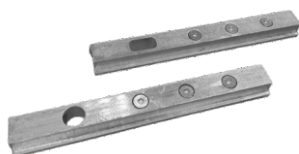

Slim Profile Tp/Bp

SILVER
2000.00