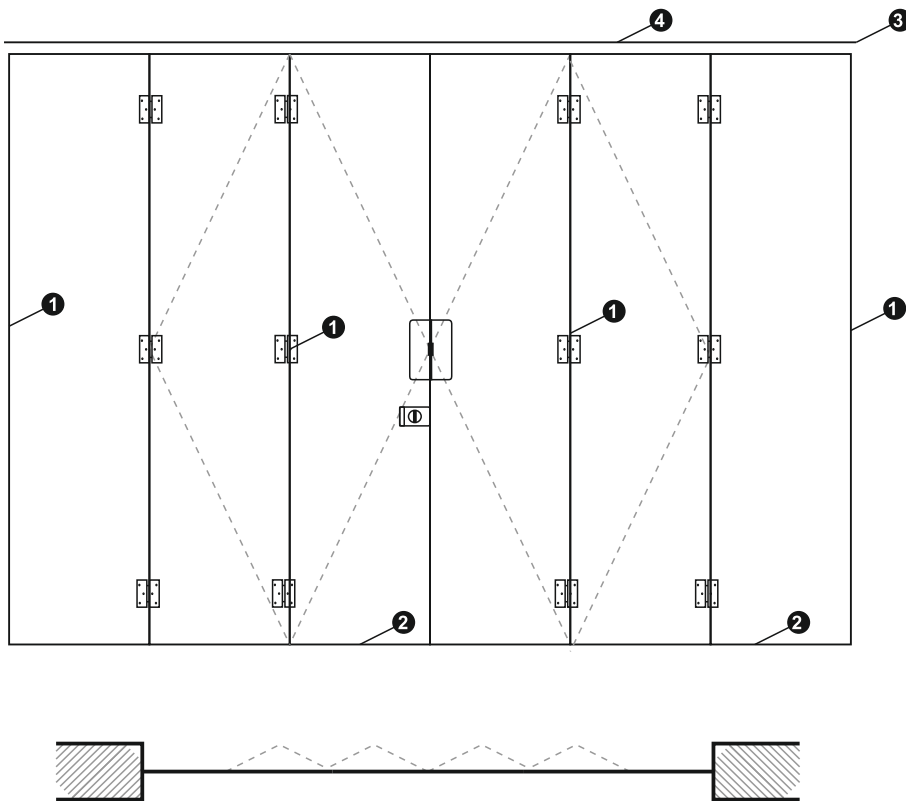

MATERIAL LIST

❶	16X45 VERTICAL	
❷	16X45 HORIZONTAL	
❸	SLIDING TRACK	
❹	COVER	
❺	ROLLER	
❻	BUTTERFLY HINGE	
❼	SLIDING HANDLE	
❽	SLIDING LOCK	

FINISHES

- BLACK
- BRIGHT GOLD BRUSH
- DARK GOLD BRUSH
- ROSEGOLD BRUSH

FEATURES

- Push & Fold System
- Door wt. upto 80kg
- Glass Thickness 10mm