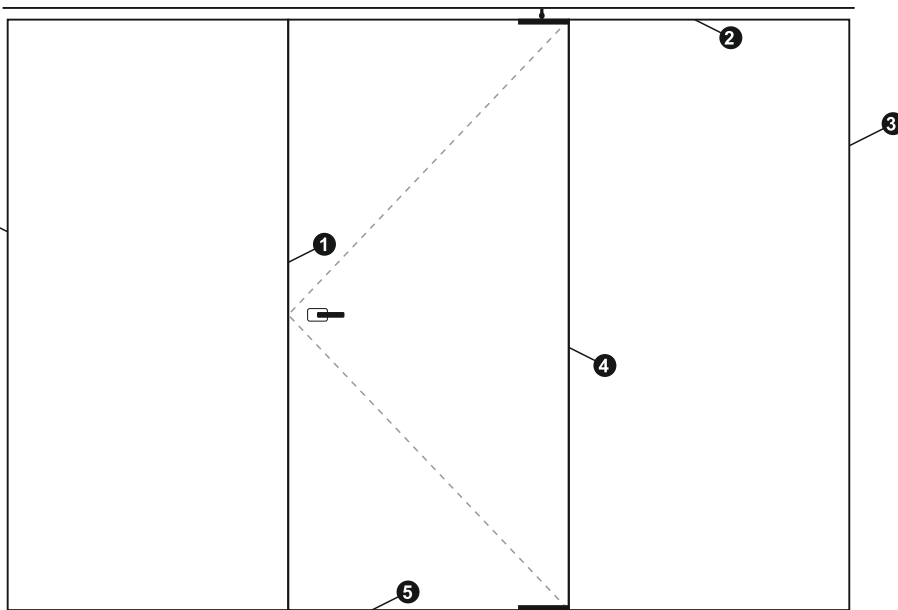

PIVOT DOOR SYSTEM

MATERIAL LIST

① 25X45 DOOR JAM	
② 25X45 HORIZONTAL WITH CLIP	
③ 25X45 VERTICAL FIX	
④ 16X45 VERTICAL	
⑤ 16X45 HORIZONTAL	
⑥ BIOMETRIC LOCK	
⑦ TP/BP	
⑧ TOP PIVOT	

FINISHES

- BLACK
- BRIGHT GOLD BRUSH
- DARK GOLD BRUSH
- ROSEGOLD BRUSH

FEATURES

- Push & Pull System
- Door wt. upto 150kg
- Glass Thickness 12mm