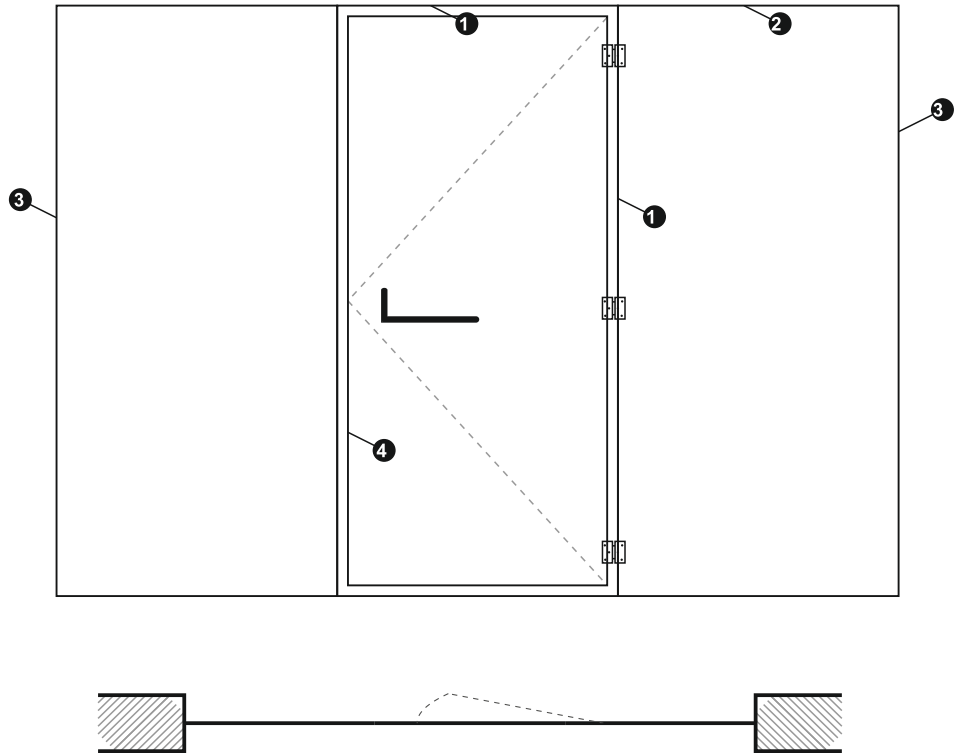

FINISHES

- BLACK
- BRIGHT GOLD BRUSH
- DARK GOLD BRUSH
- ROSEGOLD BRUSH

FEATURES

- Push & Pull System
- Door wt. upto 80kg
- Glass Thickness 10mm