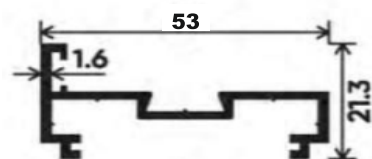

25x45 Door Jam/Cover 53mm

FINISH	CERAMIC BLACK	BRIGHT GOLD BRUSH	ROSEGOLD BRUSH	ANTIQUÉ GOLD BRUSH
3000 MM	4300.00	4700.00	4700.00	4700.00