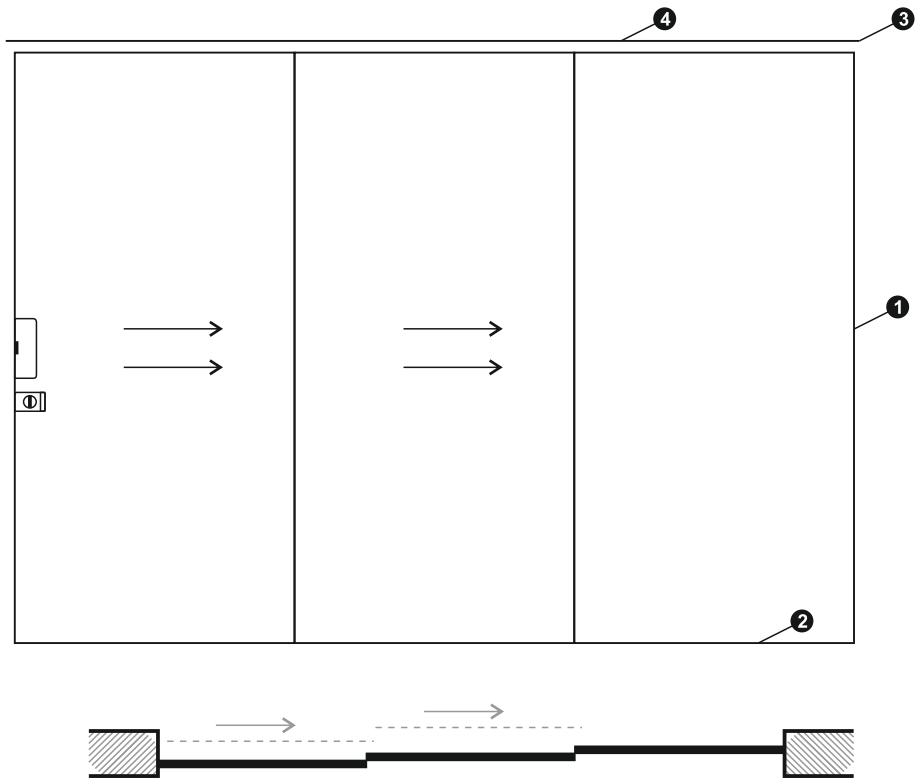

FINISHES

	BLACK		BRIGHT GOLD BRUSH
	DARK GOLD BRUSH		ROSEGOLD BRUSH

FEATURES

- Double Soft Close System
- Door wt. upto 100kg
- Glass Thickness 10mm