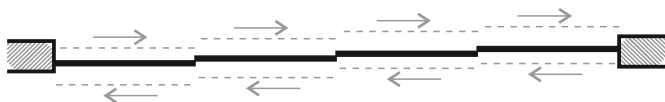

FINISHES

- BLACK
- BRIGHT GOLD BRUSH
- DARK GOLD BRUSH
- ROSEGOLD BRUSH

FEATURES

- Dual Side Opening
- Double Soft Close System
- Door wt. upto 100kg
- Glass Thickness 10mm