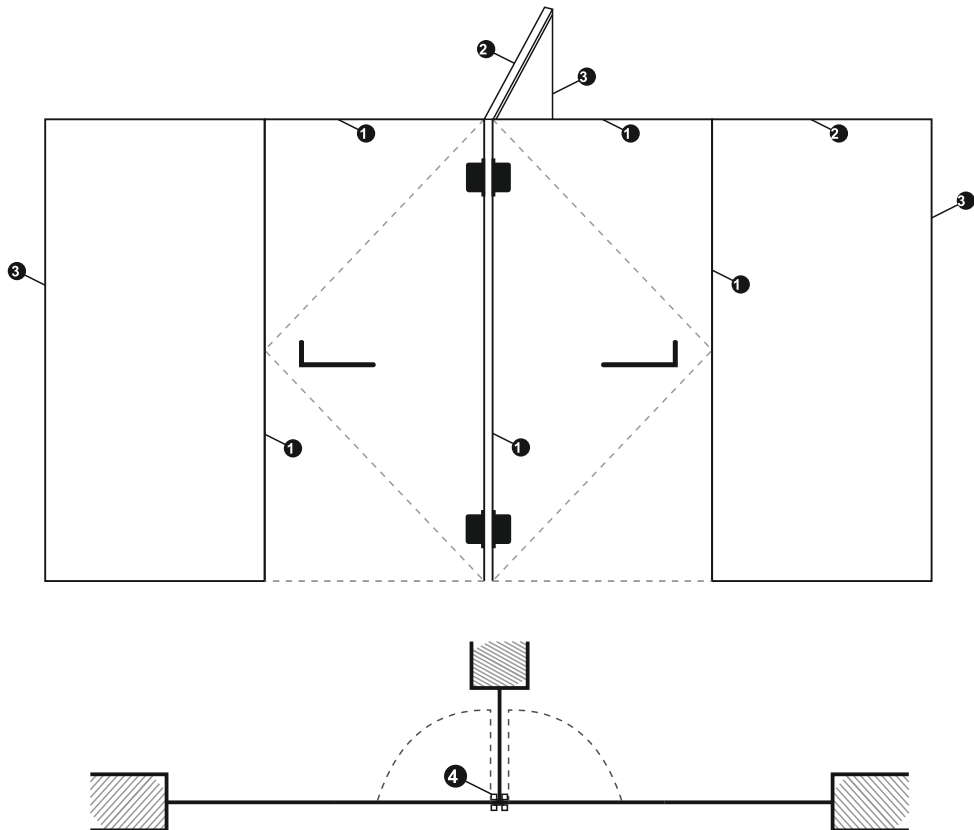

FINISHES

BLACK	BRIGHT GOLD BRUSH
DARK GOLD BRUSH	ROSEGOLD BRUSH

FEATURES

- Push & Pull System
- Door wt. upto 80kg
- Glass Thickness 10mm