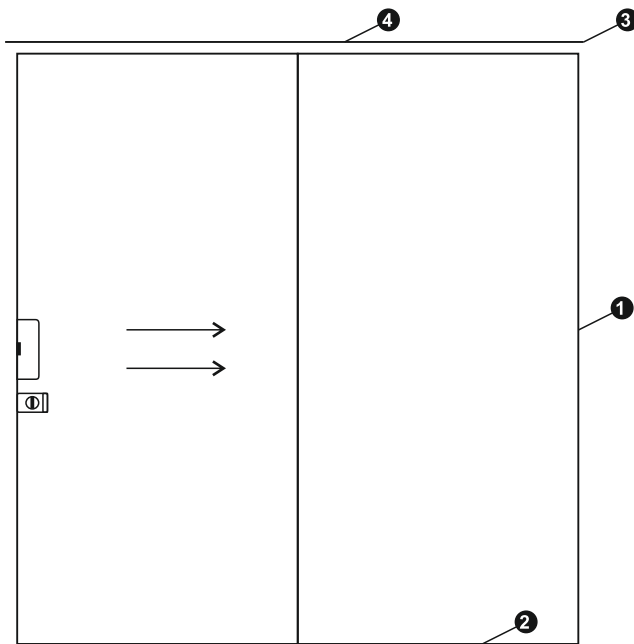

### FEATURES

- Push & Fold System
- Door wt. upto 80kg
- Glass Thickness 10mm

LINKAGE SLIDING  
DOORSYSTEM

**I SLIDE + I FIX**

**MATERIAL LIST**

❶	16X45 VERTICAL	
❷	16X45 HORIZONTAL	
❸	SLIDING TRACK	
❹	COVER	
❺	ROLLER	
❻	CONNECTOR	
❼	SLIDING HANDLE	
❽	SLIDING LOCK	