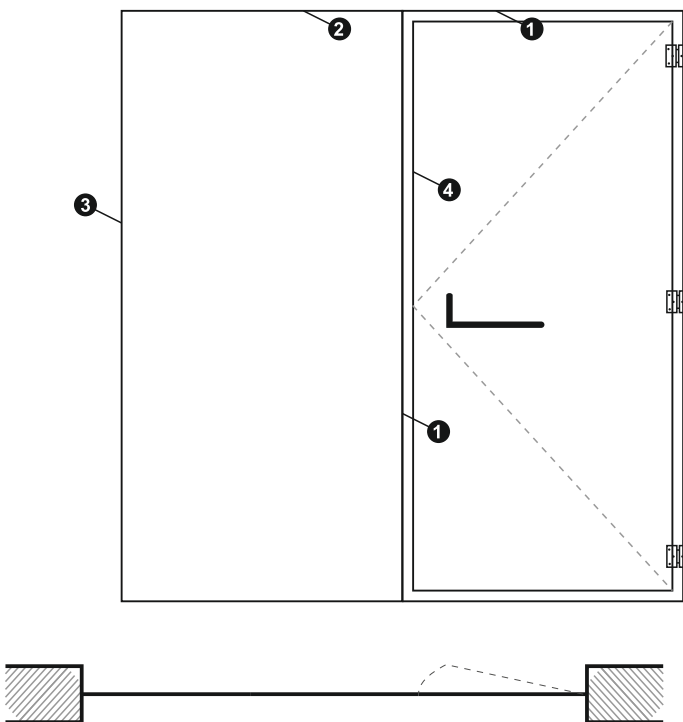

MATERIAL LIST

❶ 25X45 DOOR JAM	
❷ 25X45 HORIZONTAL WITH CLIP	
❸ 25X45 VERTICAL FIX	
❹ 16X45 VERTICAL	
❺ SHOWER HANDLE	
❻ CONNECTOR	
❼ BUTTERFLY HINGE	

FINISHES

- BLACK
- BRIGHT GOLD BRUSH
- DARK GOLD BRUSH
- ROSEGOLD BRUSH

FEATURES

- Push or Pull System
- Door wt. upto 80kg
- Glass Thickness 10mm