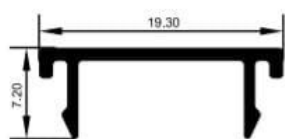

25x45 Divider/Four Way Cover

FINISH	CERAMIC BLACK	BRIGHT GOLD BRUSH	ROSEGOLD BRUSH	ANTIQUÉ GOLD BRUSH
3000 MM	1700.00	2000.00	2000.00	2000.00