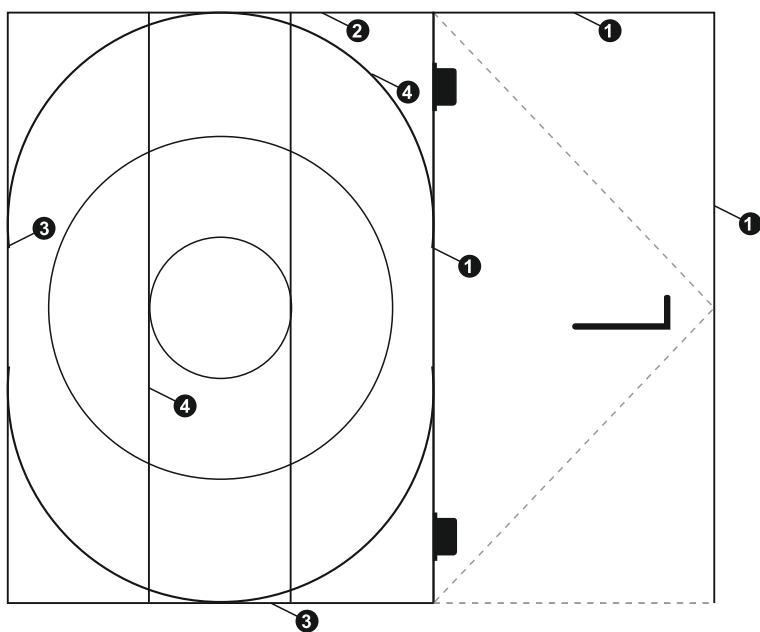

MATERIAL LIST

① 25X45 DOOR JAM	
② 25X45 HORIZONTAL WITH CLIP	
③ 25X45 VERTICAL FIX	
④ 25X45 DIVIDER	
⑤ SHOWER HANDLE	
⑥ HINGE	

FINISHES

- BLACK
- BRIGHT GOLD BRUSH
- DARK GOLD BRUSH
- ROSEGOLD BRUSH

FEATURES

- Push or Pull System
- Door wt. upto 80kg
- Glass Thickness 10mm