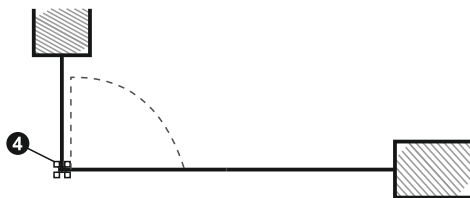

MATERIAL LIST

① 25X45 DOOR JAM	
② 25X45 HORIZONTAL WITH CLIP	
③ 25X45 VERTICAL FIX	
④ 25X45 FOUR WAY	
⑤ SHOWER HANDLE	
⑥ HINGE	

FINISHES

- BLACK
- BRIGHT GOLD BRUSH
- DARK GOLD BRUSH
- ROSEGOLD BRUSH

FEATURES

- Push or Pull System
- Door wt. upto 80kg
- Glass Thickness 10mm