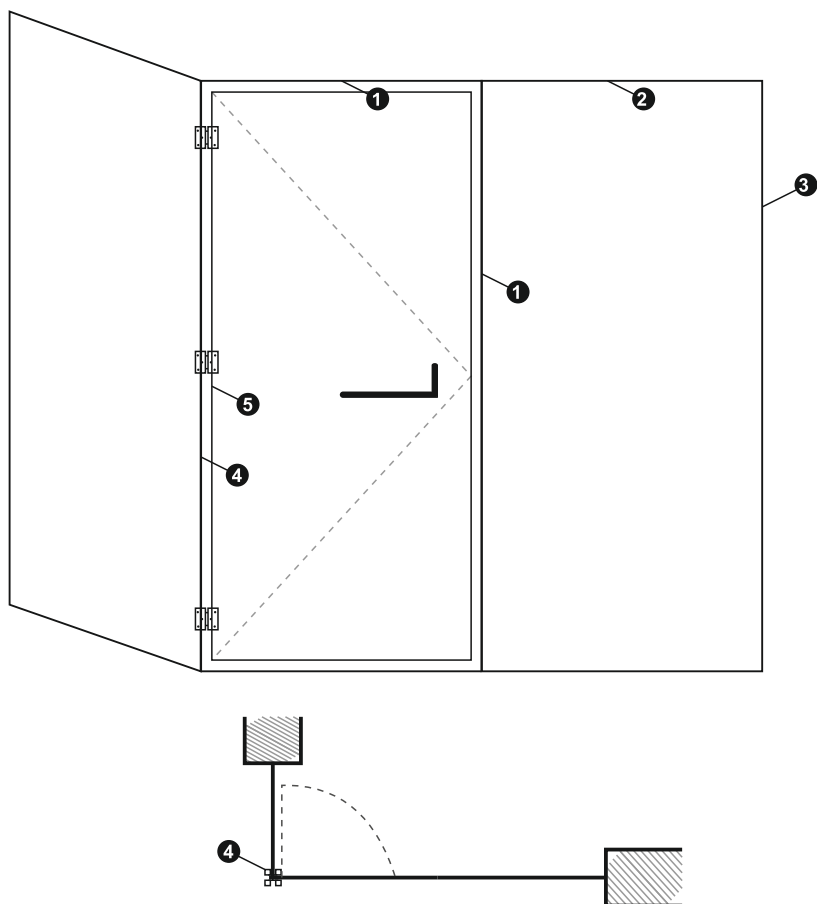

MATERIAL LIST

① 25X45 DOOR JAM	
② 25X45 HORIZONTAL WITH CLIP	
③ 25X45 VERTICAL FIX	
④ 25X45 FOUR WAY	
⑤ 16X45 VERTICAL	
⑥ SHOWER HANDLE	
⑥ BUTTERFLY HINGE	

FINISHES

- BLACK
- BRIGHT GOLD BRUSH
- DARK GOLD BRUSH
- ROSEGOLD BRUSH

FEATURES

- Push or Pull System
- Door wt. upto 80kg
- Glass Thickness 10mm