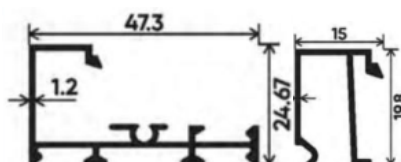

25x45 Horizontal with Clip

FINISH	CERAMIC BLACK	BRIGHT GOLD BRUSH	ROSEGOLD BRUSH	ANTIQUÉ GOLD BRUSH
3000 MM	4600.00	5000.00	5000.00	5000.00