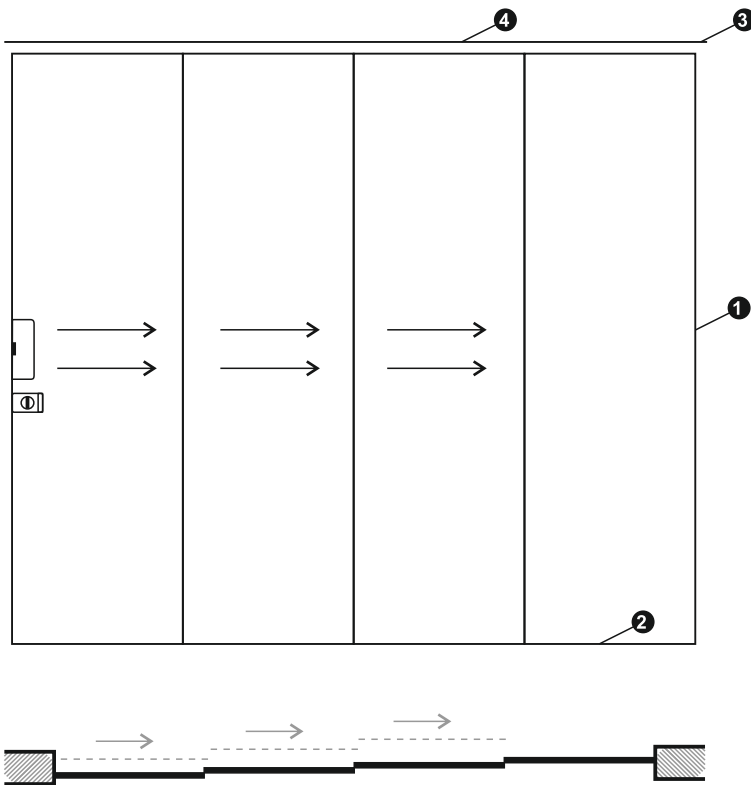

## FEATURES

- Double Soft Close System
- Door wt. upto 100kg
- Glass Thickness 10mm

**3 SLIDE + 1 FIX**

**MATERIAL LIST**

❶	16X45 VERTICAL	
❷	16X45 HORIZONTAL	
❸	SLIDING TRACK	
❹	COVER	
❺	ROLLER	
❻	CONNECTOR	
❼	SLIDING HANDLE	
❽	SLIDING LOCK	